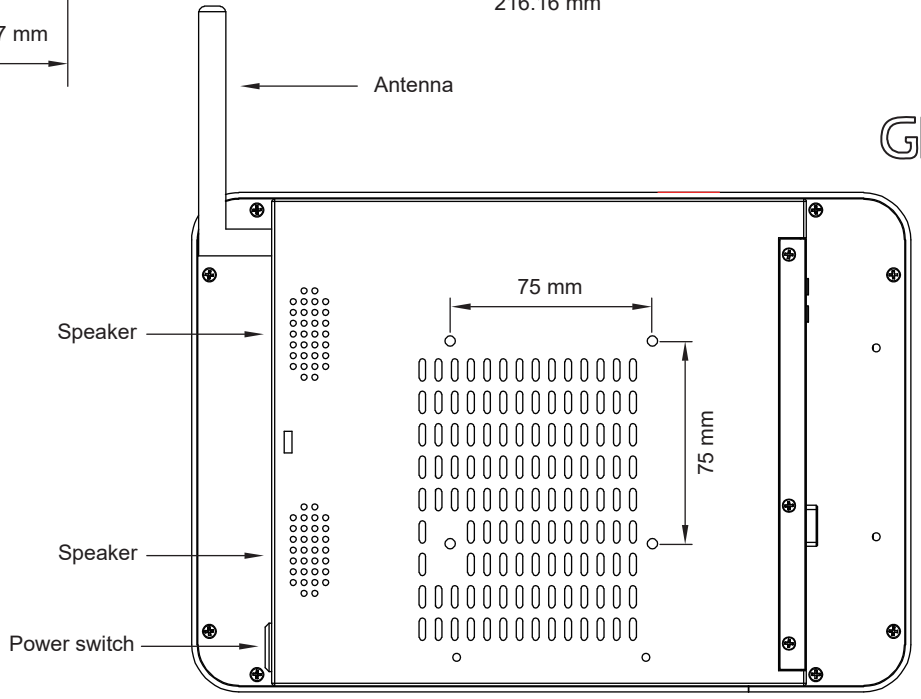

GLORYSTAR

10.1" Ultron Windows Touchscreen  
ULT101 PART#N100

10.1" Ultron Windows Touchscreen  
ULT101 PART#J6412

10.1" Ultron Windows Touchscreen  
ULT101 PART#1215U  
ULT101 PART#1235U