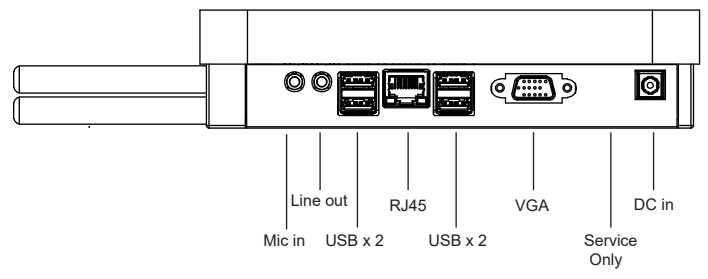

GLORYSTAR

10.1" Ultron Windows Touchscreen  
ULT101 PART#N100

10.1" Ultron Windows Touchscreen  
ULT101 PART#J6412

10.1" Ultron Windows Touchscreen  
ULT101 PART#1215U  
ULT101 PART#1235U