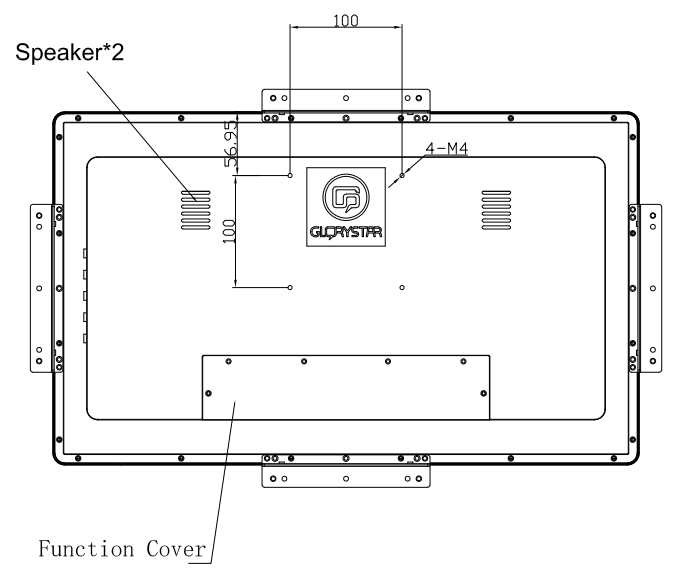

NO. GS.MAG215(Monitor)-20230628-V1

Adjustable support\*4

Ambirnt light,  
Proximity sensor

Speaker\*2

Function Cover

RS232 POWER HDMI DVI VGA PC-AUDIO USB