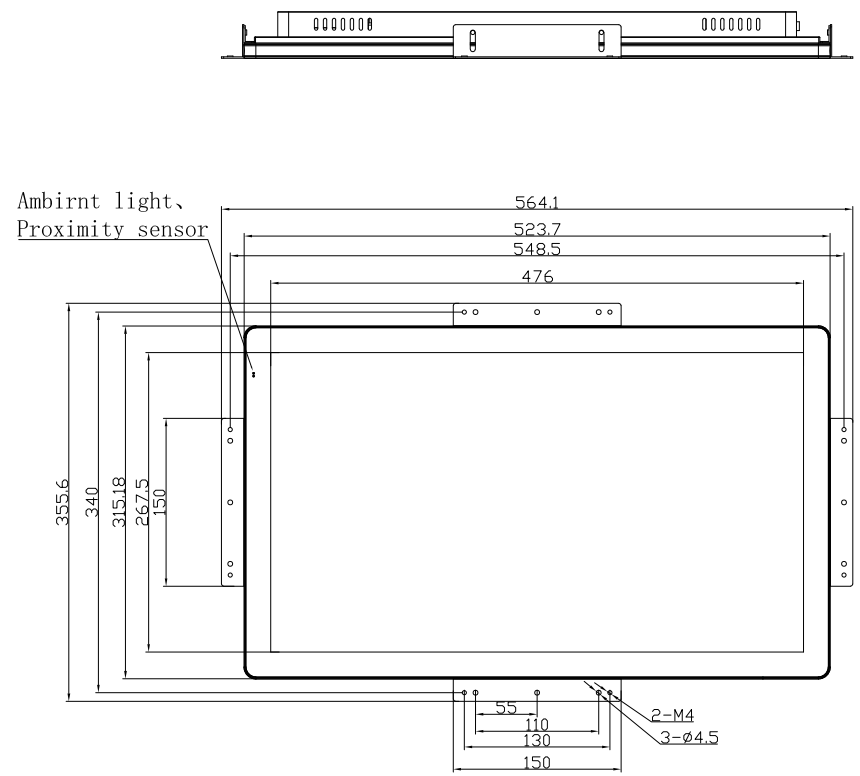

NO. GS.MAG215(Monitor)-20230628-V1

Adjustable support*4

Ambirnt light,
Proximity sensor

Speaker*2

Function Cover

RS232 POWER HDMI DVI VGA PC-AUDIO USB

Glory Star Group Limited

Disclaimer:
Receiver agrees that all Glory Star Group Limited display equipment technical and engineering drawings are provided per client requirements and shall be treated as confidential information. By accepting the drawings receiver acknowledges that the information provided herein is protected as trade secrets ad will not be copied, reprinted or shared with other parties except as required, on a need to know basis, to fulfill the terms of the Glory Stary Group agreement.

MODEL	MAG215-Monitor	OEM/STOCK	STOCK	MATERIAL	METAL
DESIGN	Leung chao	DATE	2023.06.28	UNIT	MM
CHECKED	Hanly_liu	DATE	2023.06.28	SCALE	1:1