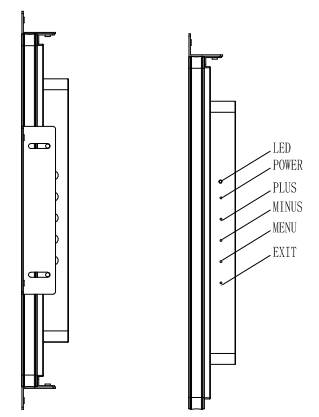

NO. GS.MAG215(Monitor)-20230628-V1

Adjustable support*4

Ambirnt light,
Proximity sensor

Speaker*2

Function Cover

RS232 POWER HDMI DVI VGA PC-AUDIO USB

Glory Star Group Limited

Disclaimer:
Receiver agrees that all Glory Star Group Limited display equipment technical and engineering drawings are provided per client requirements and shall be treated as confidential information. By accepting the drawings receiver acknowledges that the information provided herein is protected as trade secrets ad will not be copied, reprinted or shared with other parties except as required, on a need to know basis, to fulfill the terms of the Glory Stary Group agreement.

MODEL	MAG215-Monitor	OEM/STOCK	STOCK	MATERIAL	METAL
DESIGN	Leung chao	DATE	2023.06.28	UNIT	MM
CHECKED	Hanly_liu	DATE	2023.06.28	SCALE	1:1