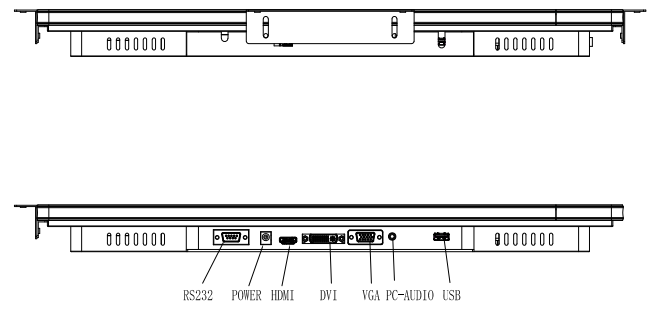

NO. GS.MAG215(Monitor)-20230628-V1

Adjustable support\*4

Ambirnt light,  
Proximity sensor

Speaker\*2

Function Cover

RS232 POWER HDMI DVI VGA PC-AUDIO USB